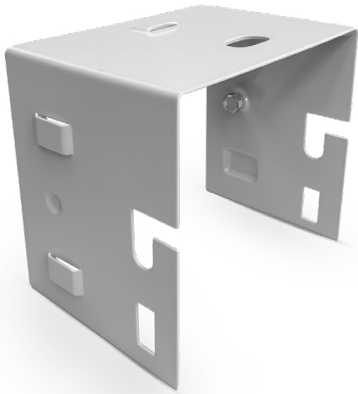

SQUARE D COMPATIBLE JOINT

15

Cable Tray
Accessories

FEATURES

- Used to connect straight sections or duct fittings of Square D trademark.
- Its construction ensures durability and an excellent finish.
- The material this is made with offers superior corrosion resistance.

ISOMETRIC

14.3 cm

14.3 cm

7 cm

SPECIFICATIONS

MATERIAL	CARBON STEEL
GAUGE	16
SCREWS INCLUDED	YES
NUMBER OF SCREWS	6
WEIGHT	0.13 KG

CONFIGURATIONS

CERTIFICATIONS