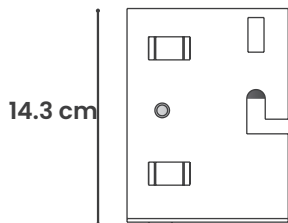

SQUARE D COMPATIBLE JOINT

15

Cable Tray
Accessories

FEATURES

- Used to connect straight sections or duct fittings of Square D trademark.
- Its construction ensures durability and an excellent finish.
- The material this is made with offers superior corrosion resistance.

ISOMETRIC

14.3 cm

14.3 cm

7 cm

SPECIFICATIONS

MATERIAL	CARBON STEEL
GAUGE	16
SCREWS INCLUDED	YES
NUMBER OF SCREWS	6
WEIGHT	0.13 KG

CONFIGURATIONS

CERTIFICATIONS